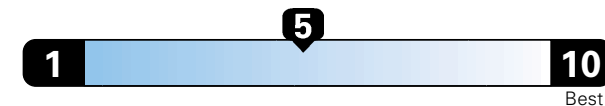

This vehicle emits 358 grams CO2 per mile. The best emits 0 grams per mile (tailpipe only). Producing and distributing fuel also creates emissions; learn more at fuel economy.gov.

Smog Rating (tailpipe only)